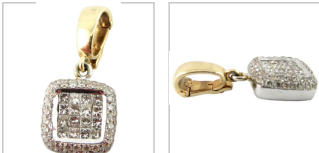

## 9ct Yellow & White Gold 0.50cts Diamond Pendant

Stock No: **015000111957**

Buy Now: **\$499.00**

Times Viewed: **332**

Was \$769

Now \$499

This gorgeous 9ct pendant featuring a total of .50cts of diamonds is looking for a home today.

Diamonds-

Colour: J/L - K/M - K/M

Clarity: P1 - P1/P2 - P1/P2

TDW: 0.50cts

Weight: 1.80g

Express Post.

Please see the attached valuation for more information.

Shop with confidence. Most of our jewellery has been