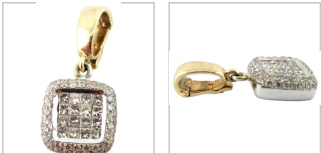

9ct Yellow & White Gold 0.50cts Diamond Pendant

Stock No: **015000111957**

Buy Now: **\$499.00**

Times Viewed: **343**

Was \$769

Now \$499

This gorgeous 9ct pendant featuring a total of .50cts of diamonds is looking for a home today.

Diamonds-

Colour: J/L - K/M - K/M

Clarity: P1 - P1/P2 - P1/P2

TDW: 0.50cts

Weight: 1.80g

Express Post.

Please see the attached valuation for more information.

Shop with confidence. Most of our jewellery has been