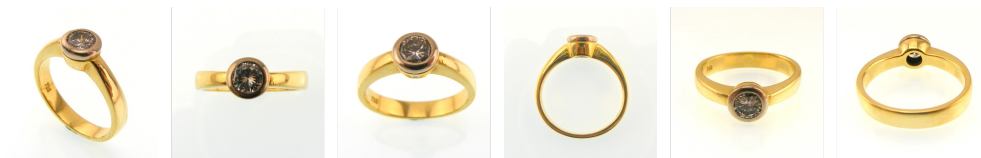

18ct Yellow Gold 1ct Princess Cut Diamond Ring - Size J 1/2

Stock No: **003000105229**

Buy Now: **\$800.00**

Times Viewed: **226**

Weight: 4.75 grams

Size: J 1/2

Stamp: 750

TDW: 0.36ct