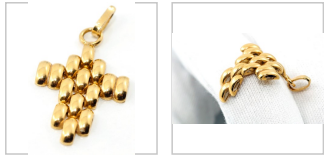

18ct Gold Lady's Cross Gate Link Chain Pendant

This elegant pendant is made using chain links making it flow, curve & move like a chain.

Length: mm

Thickness: mm

Width: mm

Weight: grams

Auction starting price is the reserve price and this item will sell if bid on.