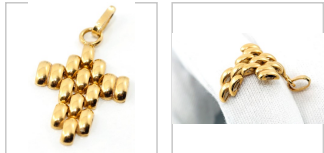

18ct Gold Lady's Cross Gate Link Chain Pendant

This elegant pendant is made using chain links making it flow, curve & move like a chain.

Length: 33mm
Thickness: 2.2mm
Width: 16.1mm
Weight: 2.48grams

Auction starting price is the reserve price and this item will sell if bid on.